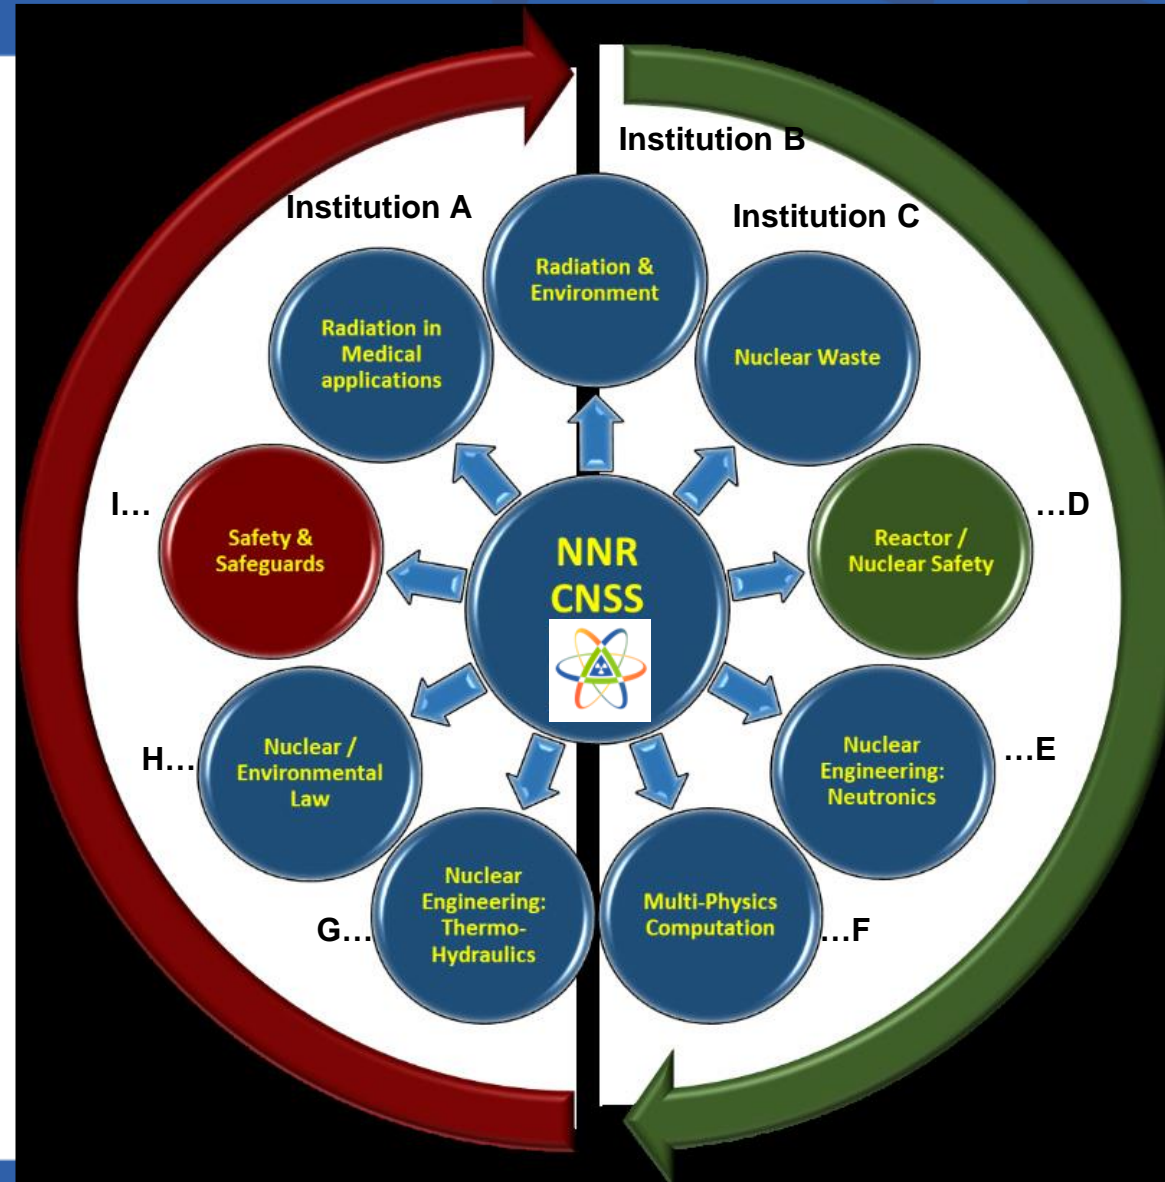

CNSS Hub-and-spokes model for Strategic Partnerships

Example of partnership project currently taking place:

Enhancement of in-house training capabilities for regulatory processes

(Ref.: INTPA/2022/EA-RP/0067)

Funded by the European Union

Contractors for Project INTPA/2022/EA-RP/0067:

Hessesches Ministerium für Umwelt, Klimaschutz, Landwirtschaft und Verbraucherschutz

IDOM